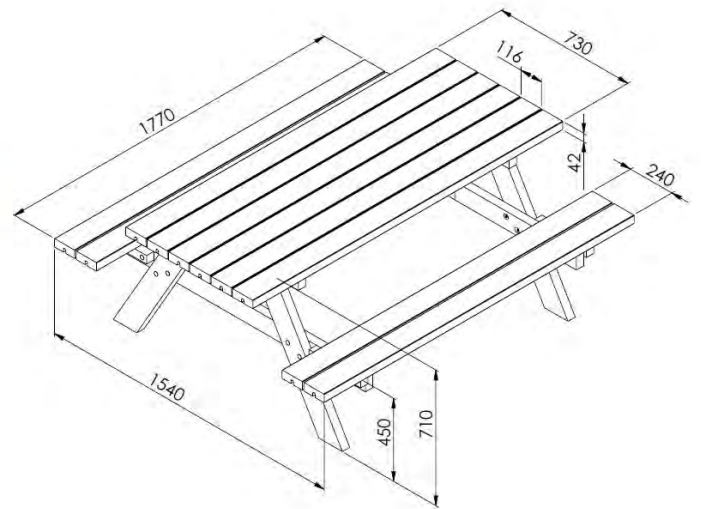

# Combined table, 42 mm

Item code: 253001

EAN: 4752072530010

Material	Product	Treatment	Pallet	Pieces on truck
Pine / Spruce 	1pc  74kg 	  	5pcs  380 kg 	330pcs 